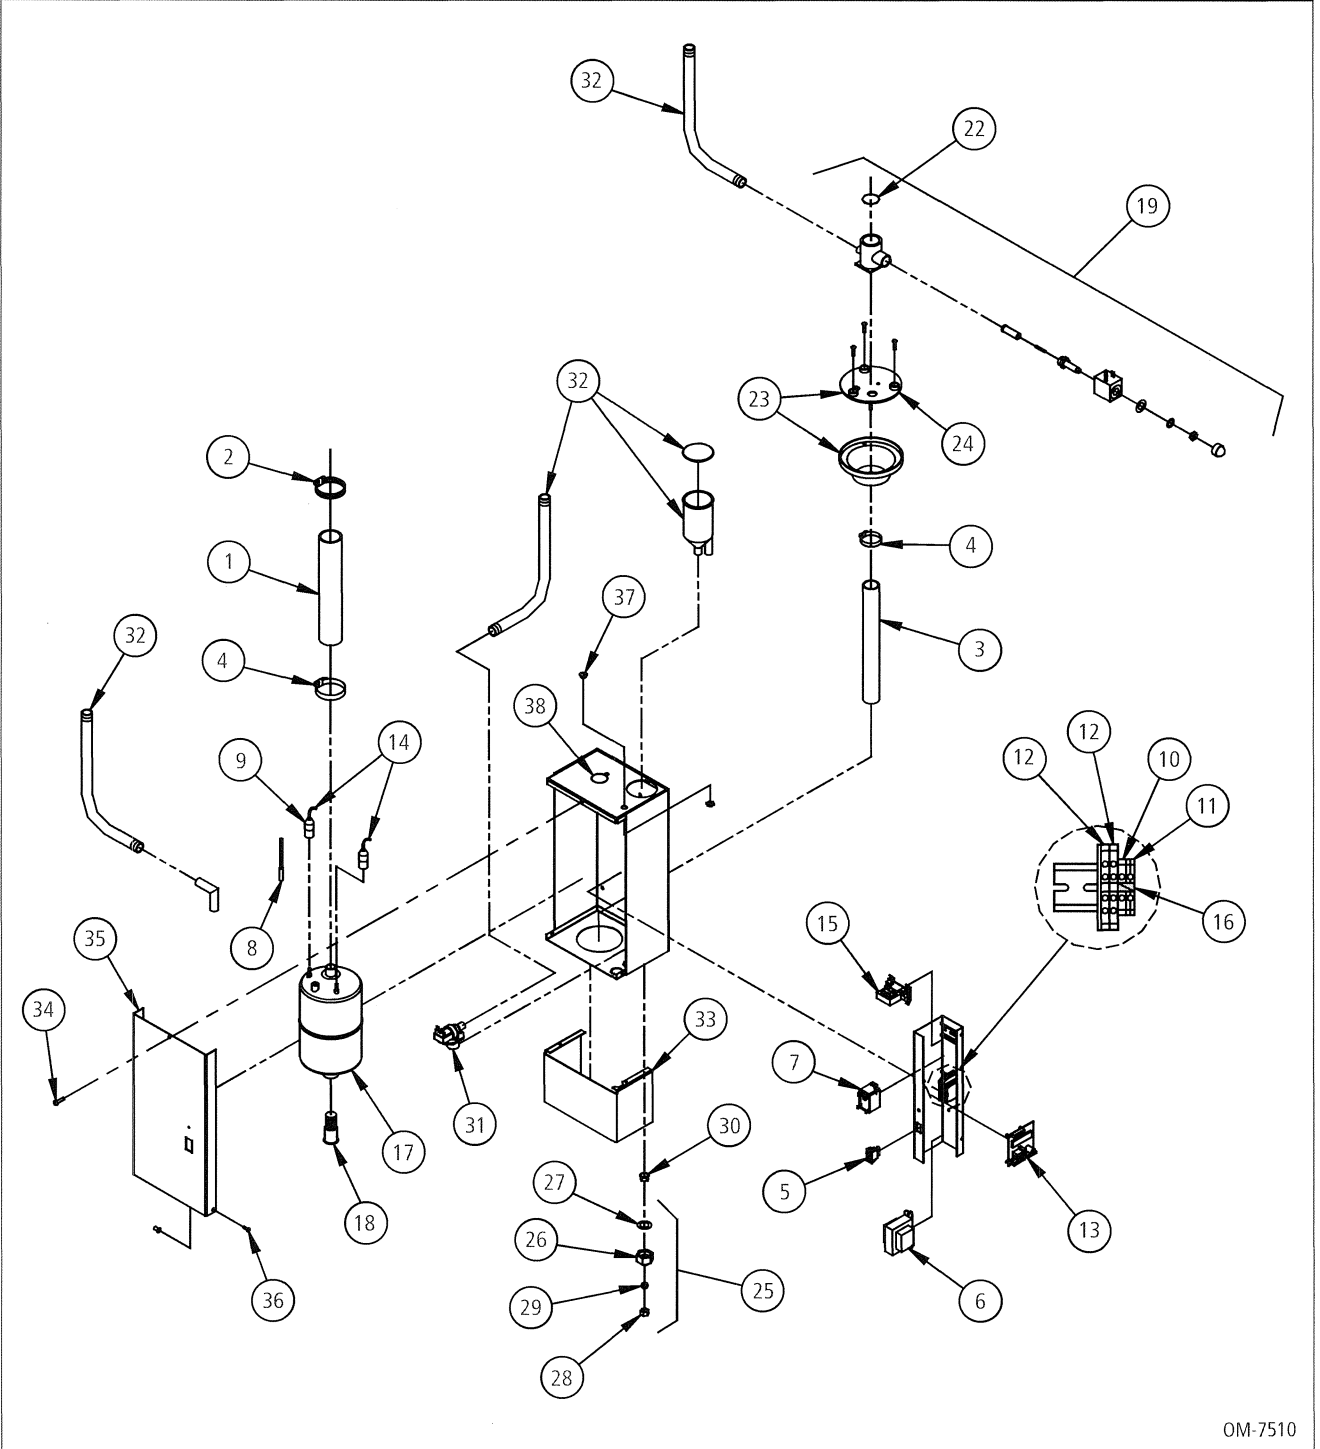

Replacement parts

Figure 35-1:
XTR humidifier replacement parts

OM-7510

Replacement parts

Table 36-1: XTR humidifier replacement parts					
No.	Description	Part no.	No.	Description	Part no.
	Hoses, adaptors, and clamps			Inlet	
1	Hose, steam 22/29 mm	530002	25	Fill adapter assembly, 3/8" XT unit	180994-038
2	Hose clamp, steam hose to XTR dispersion	700560-075	26	Fill adapter, 3/8" O.D. tubing	530001-002
3	Hose, drain 22/29 mm × 10.00	530005-010	27	Washer, 5/8" hose	530001-003
4	Hose clamp D29, drain cup and steam cylinder to steam hose	530001-051	28	Compression nut, 3/8"	530001-006
	Electrical		29	Compression sleeve, 3/8"	530001-008
5	Switch, main on-off-drain	530010-049	30	Strainer, inlet valve	530001-004
6	Transformer	408965-002	31	Valve, inlet XTR	530001-065
7	Power relay	530010-052	32	Fill cup, XTR	530010-063
8	Plug, max. water level sensor	530010-005		Exterior	
9	Plug, electrode	530010-006	33	Skirt, XTR bottom	530001-062
10	Terminal	530010-010	34	Door fastener	530001-054
11	Ground terminal	530010-013	35	Door, XTR	530001-056
12	Terminal, double (L1/N)	530010-048	36	Door fixation, screws	530012-008
13	Board, PCB	530010-035	37	Cover, XTR top electrical screw	530012-009
14	Wiring kit	530010-050	38	Cap, XTRB mount hole	530012-010
15	Transformer, current sensing XTR	530010-047			
16	Jumper, terminal	530010-051			
	Steam cylinders				
17	Steam cylinder	530011-001			
18	Strainer, steam cylinder	530001-047			
	Drain				
19	Drain valve assembly, 24 V, with grounding kit*	192060			
22	O-ring, drain valve body	530001-044			
23	Drain cup with screws	530001-045			
24	Drain cup plate	530001-046			

* Grounding kit not shown in drawing

Replacement parts

**Table 37-1:
XTR dispersion replacement parts**

No.	Description	Part no.
1	Dispersion, XTR assembly	162728-001
2	DRI-STEEM Model XTRB steam blower	412016-101
3	Bracket, XTRB Remote Blower Mount	530001-061
4	Hose, condensate 6/10 mm	530004