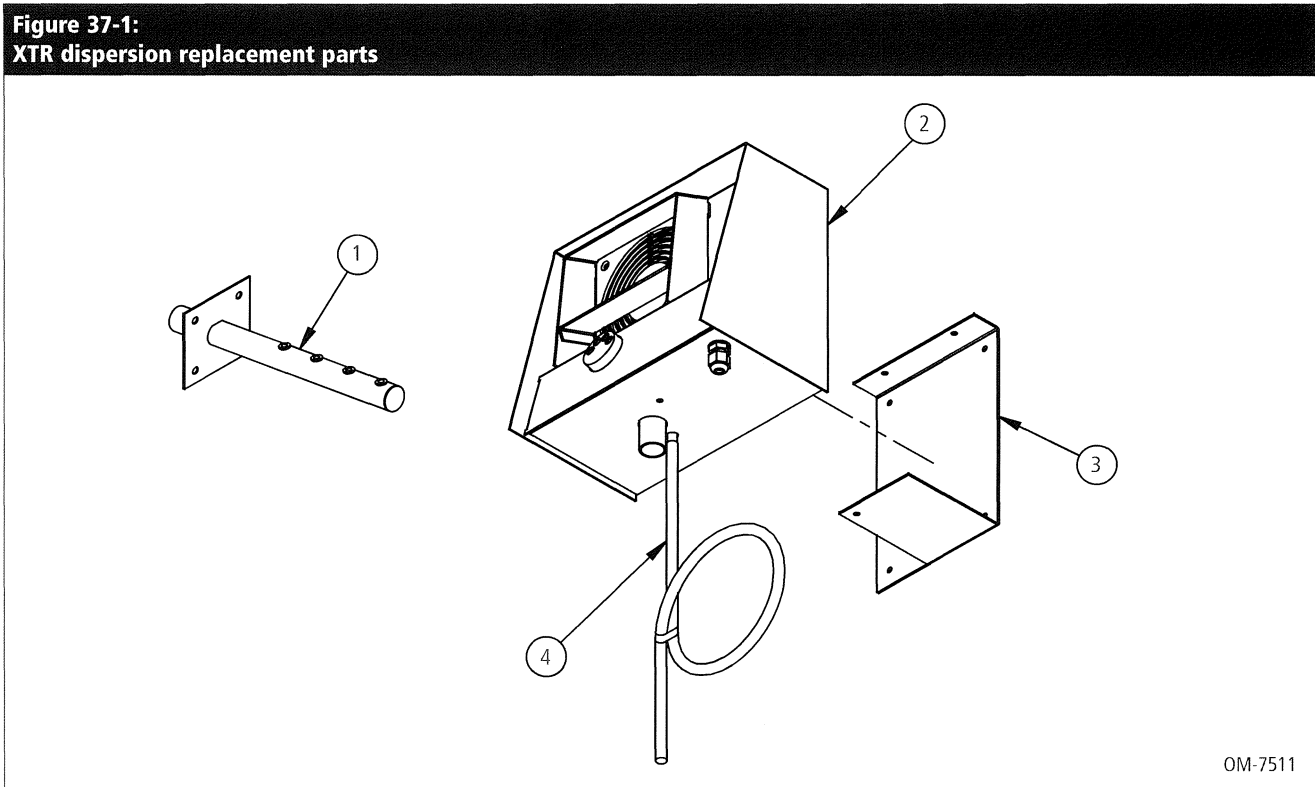

Replacement parts

Figure 35-1:
XTR humidifier replacement parts

OM-7510

Replacement parts

Table 36-1: XTR humidifier replacement parts					
No.	Description	Part no.	No.	Description	Part no.
	Hoses, adaptors, and clamps			Inlet	
1	Hose, steam 22/29 mm	530002	25	Fill adapter assembly, 3/8" XT unit	180994-038
2	Hose clamp, steam hose to XTR dispersion	700560-075	26	Fill adapter, 3/8" O.D. tubing	530001-002
3	Hose, drain 22/29 mm × 10.00	530005-010	27	Washer, 5/8" hose	530001-003
4	Hose clamp D29, drain cup and steam cylinder to steam hose	530001-051	28	Compression nut, 3/8"	530001-006
	Electrical		29	Compression sleeve, 3/8"	530001-008
5	Switch, main on-off-drain	530010-049	30	Strainer, inlet valve	530001-004
6	Transformer	408965-002	31	Valve, inlet XTR	530001-065
7	Power relay	530010-052	32	Fill cup, XTR	530010-063
8	Plug, max. water level sensor	530010-005		Exterior	
9	Plug, electrode	530010-006	33	Skirt, XTR bottom	530001-062
10	Terminal	530010-010	34	Door fastener	530001-054
11	Ground terminal	530010-013	35	Door, XTR	530001-056
12	Terminal, double (L1/N)	530010-048	36	Door fixation, screws	530012-008
13	Board, PCB	530010-035	37	Cover, XTR top electrical screw	530012-009
14	Wiring kit	530010-050	38	Cap, XTRB mount hole	530012-010
15	Transformer, current sensing XTR	530010-047			
16	Jumper, terminal	530010-051			
	Steam cylinders				
17	Steam cylinder	530011-001			
18	Strainer, steam cylinder	530001-047			
	Drain				
19	Drain valve assembly, 24 V, with grounding kit*	192060			
22	O-ring, drain valve body	530001-044			
23	Drain cup with screws	530001-045			
24	Drain cup plate	530001-046			

* Grounding kit not shown in drawing

Replacement parts

**Table 37-1:
XTR dispersion replacement parts**

No.	Description	Part no.
1	Dispersion, XTR assembly	162728-001
2	DRI-STEEM Model XTRB steam blower	412016-101
3	Bracket, XTRB Remote Blower Mount	530001-061
4	Hose, condensate 6/10 mm	530004